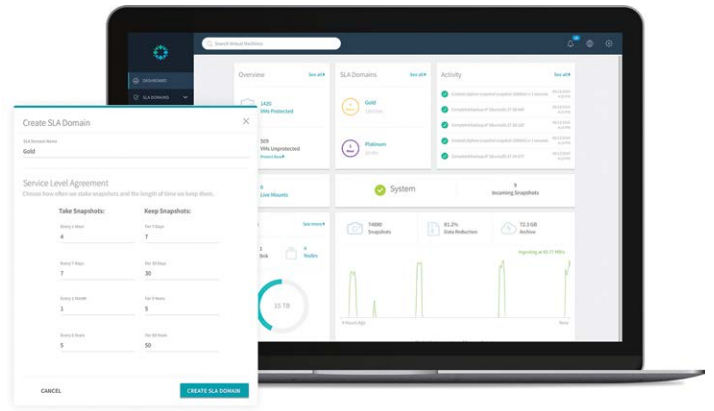

### EASY TO MANAGE

Gain operational agility with a simple management interface.

### FAST RECOVERY

Quickly recover failed applications or lost files with predictive search.

Deploy Rubrik Edge as a software appliance at your remote and branch office locations.

## INSTANT APPLICATION AVAILABILITY

- **Policy-based Management:** Click to assign SLA policies to your VMs, applications, and databases. Just select desired snapshot capture frequency, retention duration, and desired location.
- **Unified Console:** Manage all your data through a HTML5-based and responsive interface.
- **Compliance Reporting and Alerts:** Track SLA compliance, data protection tasks and system capacity. Get notified early on areas to troubleshoot.
- **Network and Storage Savings:** Reduce transfer and storage costs by sending deduplicated data for replicating back to the central data center.
- **Instant Recovery:** Instantly recover VMs and SQL databases by mounting directly onto Rubrik. No rehydration in production required.
- **Global Real-Time Search:** Instantly search for files across all snapshots with suggested search results as you type.